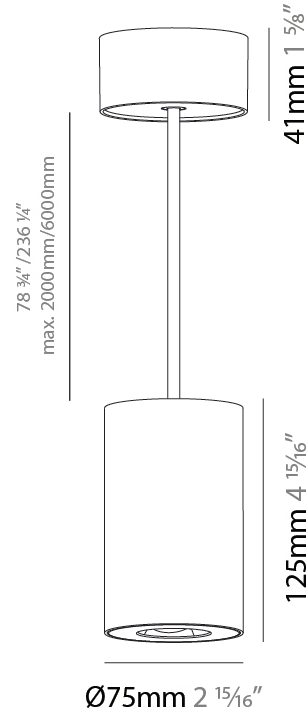

GENERAL

Series: Oiko Pro Round
Brand: Prolicht
Division: Architectural
Mounting Type: Suspension
Mounting Location: Ceiling
Subcategory: Pendant

PHYSICAL

Shape: Cylinder
Diameter (mm): 75
Diameter (in): 2 ¹⁵/₁₆
Height (mm): 125
Height (in): 4 ¹⁵/₁₆
Light Distribution: Direct
Weight (kg): 0.769
Fixture Finish: SSR / BKV / CWI / CRY / HAB / UFT / ITA / RUA / FTG / MYG / LOD / PUS / FRO / FUP / KIA / POP / BLS / SPG / MEY / GOH / GUM / CHC / COM / ABZ / JAG / OBR / MOS / ROR
Fixture Material: Metal
Cable Details: 2,000mm / 6,000mm Cable - Options : Transparent, Black, White, Red, Orange

ELECTRICAL

Lamp Type: LED (Zhaga Standard)
Input Wattage (W): 12.9
Dimming: Tri-Mode (Non-Dimming and Phase Dimming (120Vac only) and 0-10V Dimming)
Driver Included: No
Driver Location: Remote
Driver Type: Constant Current - Universal
Driver Class: Class 2
Input Voltage (V): 120 - 277
Constant Current (MA): 350

LED

Color Temperature (°K): 2700 / 3000 / 3500 / 4000
Max. Delivered Lumen (lm): 1377 / 1372 / 1438 / 1451
Nominal Lumen (lm): 1473 / 1468 / 1538 / 1552
CRI: >90 CRI
Lamp Life (hrs): 50000

OPTICAL

Reflector°: 60
Adjustability: Fixed

RATINGS AND CERTIFICATIONS

Certified By: Certified for North American Standards
IP rating: IP20

PROJECT _____
TYPE _____
SPECIFIER _____
QUANTITY _____
DATE _____